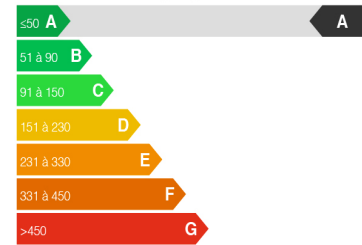

SEINE - Réf : 888

District : 75006

Number of rooms : 2

Floor : 4

Number of bedrooms : 1

Surface : 38 m2

Price : 595 000 €

Contact : Valentina BOZIC

It was designed and decorated by one of France's leading decorators and truly invokes the feeling of French classic elegance in a miniature setting.

Can be sold furnished.

Consommation énergétique

Unité de mesure exprimé en kWhEP/m².an